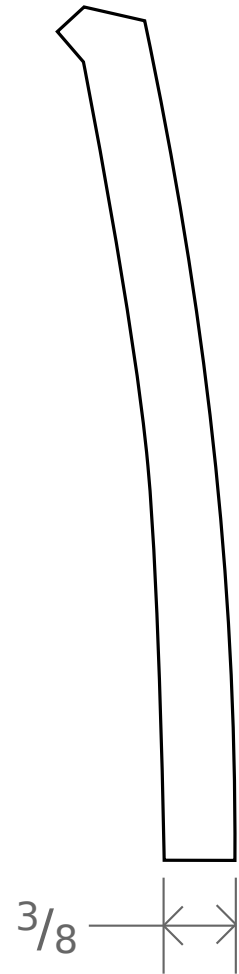

# Fiskars Chopping Axe Sheath

[lars.walen.me/chopping-axe-sheath](http://lars.walen.me/chopping-axe-sheath)

Strap is 12" long and 1" wide. All dimensions are in inches.